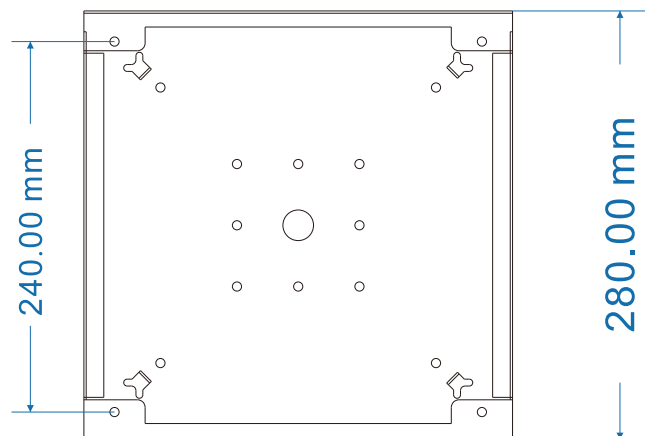

Four additional knockout holes are implemented along each side of the enclosure, allow cables to plug into the speaker in any direction.

Specifications

Speaker	
Speaker Size	4.5 inch
Average Sensitivity	91dB/1m/1W
Frequency Response	70Hz~20KHz
THD	<0.1%
Max SPL at 1m (Passive)	101dB
Amplifier	Single Channel Class-D Topology
Rated Power	8Ω 10W
Coverage Pattern	90°H 50°V 30m ²
Audio	
Network Audio Types	G.722, G.711 A-law, G.711 U-law, Opus
Network	
Ethernet	IEEE 802.3 10/100Base-T
PoE	IEEE 802.3 AT Compliant
Supported Protocols	SIP(RFC3261), HTTP, TCP/IP, SSL, DNS, SNTP, NTP, RTSP, RTP, RTCP, TCP, UDP, MQTT, ICMP, DHCP,
IP Addressing	DHCP / Static
Mechanical Properties	
Memory	128MB RAM, 256MB Flash
AC Power Input	PoE+ and External 24VDC
Casing Material	Cold rolled steel finished in textured white epoxy
Mounting Method	Wall mounted
Color	White
Weight	3.15kg(6.95lb)
Dimensions – Surface-mounted	280*280*65mm
Dimensions – Flush-mounted	300*300*65mm
SYS Light Status	On/Off/Flash
PWR Light Status	On/Off/Flash
RST Key	Press and hold for 3 seconds to announce IP address; Press and hold for 10 seconds to reset device to factory defaults.
Environmental	
Installation Environment	Indoor
Operating Temperature	-20°C - 50°C (-4°F - 122°F)
Storage Temperature	-40°C - 70°C (-40°F - 158°F)
Humidity	10% - 95% RH Non-condensing
Approvals	
Approvals	EN 55032:2015, EN 55035:2017, EN 61000-3-2:2014, EN 61000-3-3:2013, EN 62368-1:2014+A11:2017, FCC Part 15B Class A
Warranty Coverage	
Warranty Period	2 Year Limited

Dimensioning

Side

Top

Rear-back

Rear-front

(Perspective)

(SQ10-C)

(SQ10-CF)