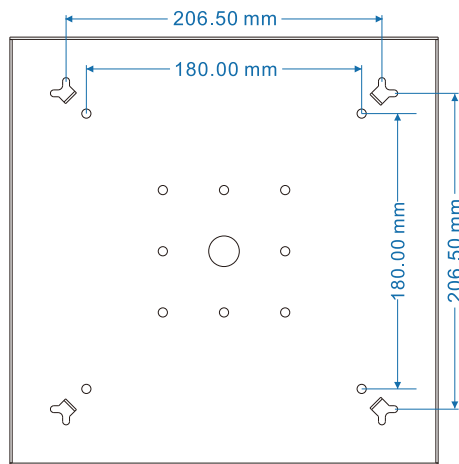

Four additional knockout holes are implemented along each side of the enclosure, allow cables to plug into the speaker in any direction.

Specifications

Speaker	
Speaker Size	4.5 inch
Average Sensitivity	91dB/1m/1W
Frequency Response	70Hz~20KHz
THD	<0.1%
Max SPL at 1m (Passive)	101dB
Amplifier	Single Channel Class-D Topology
Rated Power	8Ω 10W
Coverage Pattern	90°H 50°V 30m ²
Audio	
Network Audio Types	G.722, G.711 A-law, G.711 U-law, Opus
Network	
Ethernet	IEEE 802.3 10/100Base-T
PoE	IEEE 802.3 AT Compliant
Supported Protocols	SIP(RFC3261), HTTP, TCP/IP, SSL, DNS, SNTP, NTP, RTSP, RTP, RTCP, TCP, UDP, MQTT, ICMP, DHCP,
IP Addressing	DHCP / Static
Mechanical Properties	
Memory	128MB RAM, 256MB Flash
AC Power Input	PoE+ and External 24VDC
Casing Material	Cold rolled steel finished in textured white epoxy
Mounting Method	Wall mounted
Color	White
Weight	3.15kg(6.95lb)
Dimensions – Surface-mounted	280*280*65mm
Dimensions – Flush-mounted	300*300*65mm
SYS Light Status	On/Off/Flash
PWR Light Status	On/Off/Flash
RST Key	Press and hold for 3 seconds to announce IP address; Press and hold for 10 seconds to reset device to factory defaults.
Environmental	
Installation Environment	Indoor
Operating Temperature	-20°C - 50°C (-4°F - 122°F)
Storage Temperature	-40°C - 70°C (-40°F - 158°F)
Humidity	10% - 95% RH Non-condensing
Approvals	
Approvals	EN 55032:2015, EN 55035:2017, EN 61000-3-2:2014, EN 61000-3-3:2013, EN 62368-1:2014+A11:2017, FCC Part 15B Class A
Warranty Coverage	
Warranty Period	2 Year Limited

Dimensioning

Side

Top

Rear-back

Rear-front

(Perspective)

(SQ10-C)

(SQ10-CF)