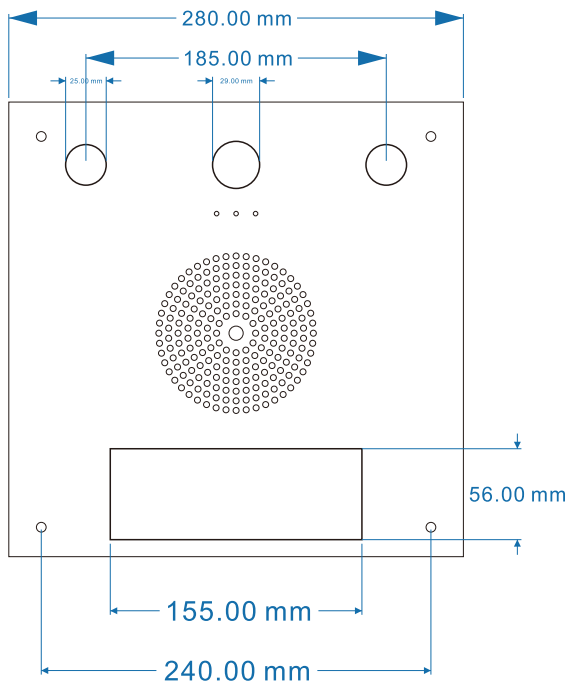

Four additional knockout holes are implemented along each side of the enclosure, allow cables to plug into the speaker in any direction.

Specifications

Speaker	
Speaker Size	4.5 inch
Average Sensitivity	91dB/1m/1W
Frequency Response	70Hz~20KHz
THD	<0.1%
Max SPL at 1m (Passive)	101dB
Amplifier	Single Channel Class-D Topology
Rated Power	8Ω 10W
Coverage Pattern	90°H 50°V 30m ²
Audio	
Network Audio Types	G.722, G.711 A-law, G.711 U-law, Opus
Network	
Ethernet	IEEE 802.3 10/100Base-T
PoE	IEEE 802.3 AT Compliant
Supported Protocols	SIP(RFC3261), HTTP, TCP/IP, SSL, DNS, SNTP, NTP, RTSP, RTP, RTCP, TCP, UDP, MQTT, ICMP, DHCP,
IP Addressing	DHCP / Static
Mechanical Properties	
Memory	128MB RAM, 256MB Flash
AC Power Input	PoE+ and External 24VDC
Casing Material	Cold rolled steel finished in textured white epoxy
Mounting Method	Wall mounted
Color	White
Weight	3.15kg(6.95lb)
Dimensions – Surface-mounted	280*280*65mm
Dimensions – Flush-mounted	300*300*65mm
SYS Light Status	On/Off/Flash
PWR Light Status	On/Off/Flash
RST Key	Press and hold for 3 seconds to announce IP address; Press and hold for 10 seconds to reset device to factory defaults.
Environmental	
Installation Environment	Indoor
Operating Temperature	-20°C - 50°C (-4°F - 122°F)
Storage Temperature	-40°C - 70°C (-40°F - 158°F)
Humidity	10% - 95% RH Non-condensing
Approvals	
Approvals	EN 55032:2015, EN 55035:2017, EN 61000-3-2:2014, EN 61000-3-3:2013, EN 62368-1:2014+A11:2017, FCC Part 15B Class A
Warranty Coverage	
Warranty Period	2 Year Limited

Dimensioning

Side

Top

Rear-back

Rear-front

(Perspective)

(SQ10-C)

(SQ10-CF)