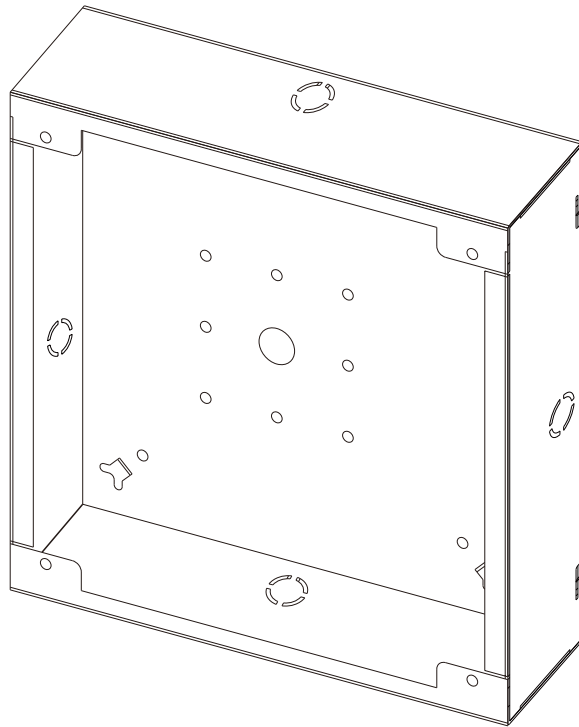

Four additional knockout holes are implemented along each side of the enclosure, allow cables to plug into the speaker in any direction.

Specifications

Speaker	
Speaker Size	4.5 inch
Average Sensitivity	91dB/1m/1W
Frequency Response	70Hz~20KHz
THD	<0.1%
Max SPL at 1m (Passive)	101dB
Amplifier	Single Channel Class-D Topology
Rated Power	8Ω 10W
Coverage Pattern	90°H 50°V 30m ²
Audio	
Network Audio Types	G.722, G.711 A-law, G.711 U-law, Opus
Network	
Ethernet	IEEE 802.3 10/100Base-T
PoE	IEEE 802.3 AT Compliant
Supported Protocols	SIP(RFC3261), HTTP, TCP/IP, SSL, DNS, SNTP, NTP, RTSP, RTP, RTCP, TCP, UDP, MQTT, ICMP, DHCP,
IP Addressing	DHCP / Static
Mechanical Properties	
Memory	128MB RAM, 256MB Flash
AC Power Input	PoE+ and External 24VDC
Casing Material	Cold rolled steel finished in textured white epoxy
Mounting Method	Wall mounted
Color	White
Weight	3.15kg(6.95lb)
Dimensions – Surface-mounted	280*280*65mm
Dimensions – Flush-mounted	300*300*65mm
SYS Light Status	On/Off/Flash
PWR Light Status	On/Off/Flash
RST Key	Press and hold for 3 seconds to announce IP address; Press and hold for 10 seconds to reset device to factory defaults.
Environmental	
Installation Environment	Indoor
Operating Temperature	-20°C - 50°C (-4°F - 122°F)
Storage Temperature	-40°C - 70°C (-40°F - 158°F)
Humidity	10% - 95% RH Non-condensing
Approvals	
Approvals	EN 55032:2015, EN 55035:2017, EN 61000-3-2:2014, EN 61000-3-3:2013, EN 62368-1:2014+A11:2017, FCC Part 15B Class A
Warranty Coverage	
Warranty Period	2 Year Limited

Dimensioning

Side

Top

Rear-back

Rear-front

(Perspective)

(SQ10-C)

(SQ10-CF)