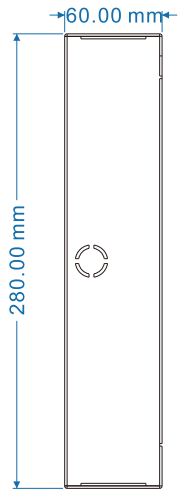

Four additional knockout holes are implemented along each side of the enclosure, allow cables to plug into the speaker in any direction.

Specifications

Speaker	
Speaker Size	4.5 inch
Average Sensitivity	91dB/1m/1W
Frequency Response	70Hz~20KHz
THD	<0.1%
Max SPL at 1m (Passive)	101dB
Amplifier	Single Channel Class-D Topology
Rated Power	8Ω 10W
Coverage Pattern	90°H 50°V 30m ²
Audio	
Network Audio Types	G.722, G.711 A-law, G.711 U-law, Opus
Network	
Ethernet	IEEE 802.3 10/100Base-T
PoE	IEEE 802.3 AT Compliant
Supported Protocols	SIP(RFC3261), HTTP, TCP/IP, SSL, DNS, SNTP, NTP, RTSP, RTP, RTCP, TCP, UDP, MQTT, ICMP, DHCP,
IP Addressing	DHCP / Static
Mechanical Properties	
Memory	128MB RAM, 256MB Flash
AC Power Input	PoE+ and External 24VDC
Casing Material	Cold rolled steel finished in textured white epoxy
Mounting Method	Wall mounted
Color	White
Weight	3.15kg(6.95lb)
Dimensions – Surface-mounted	280*280*65mm
Dimensions – Flush-mounted	300*300*65mm
SYS Light Status	On/Off/Flash
PWR Light Status	On/Off/Flash
RST Key	Press and hold for 3 seconds to announce IP address; Press and hold for 10 seconds to reset device to factory defaults.
Environmental	
Installation Environment	Indoor
Operating Temperature	-20°C - 50°C (-4°F - 122°F)
Storage Temperature	-40°C - 70°C (-40°F - 158°F)
Humidity	10% - 95% RH Non-condensing
Approvals	
Approvals	EN 55032:2015, EN 55035:2017, EN 61000-3-2:2014, EN 61000-3-3:2013, EN 62368-1:2014+A11:2017, FCC Part 15B Class A
Warranty Coverage	
Warranty Period	2 Year Limited

Dimensioning

Side

Top

Rear-back

Rear-front

(Perspective)

(SQ10-C)

(SQ10-CF)