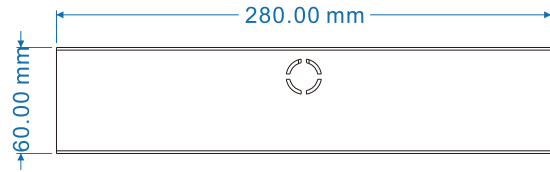

Four additional knockout holes are implemented along each side of the enclosure, allow cables to plug into the speaker in any direction.

Specifications

Speaker	
Speaker Size	4.5 inch
Average Sensitivity	91dB/1m/1W
Frequency Response	70Hz~20KHz
THD	<0.1%
Max SPL at 1m (Passive)	101dB
Amplifier	Single Channel Class-D Topology
Rated Power	8Ω 10W
Coverage Pattern	90°H 50°V 30m ²
Audio	
Network Audio Types	G.722, G.711 A-law, G.711 U-law, Opus
Network	
Ethernet	IEEE 802.3 10/100Base-T
PoE	IEEE 802.3 AT Compliant
Supported Protocols	SIP(RFC3261), HTTP, TCP/IP, SSL, DNS, SNTP, NTP, RTSP, RTP, RTCP, TCP, UDP, MQTT, ICMP, DHCP,
IP Addressing	DHCP / Static
Mechanical Properties	
Memory	128MB RAM, 256MB Flash
AC Power Input	PoE+ and External 24VDC
Casing Material	Cold rolled steel finished in textured white epoxy
Mounting Method	Wall mounted
Color	White
Weight	3.15kg(6.95lb)
Dimensions – Surface-mounted	280*280*65mm
Dimensions – Flush-mounted	300*300*65mm
SYS Light Status	On/Off/Flash
PWR Light Status	On/Off/Flash
RST Key	Press and hold for 3 seconds to announce IP address; Press and hold for 10 seconds to reset device to factory defaults.
Environmental	
Installation Environment	Indoor
Operating Temperature	-20°C - 50°C (-4°F - 122°F)
Storage Temperature	-40°C - 70°C (-40°F - 158°F)
Humidity	10% - 95% RH Non-condensing
Approvals	
Approvals	EN 55032:2015, EN 55035:2017, EN 61000-3-2:2014, EN 61000-3-3:2013, EN 62368-1:2014+A11:2017, FCC Part 15B Class A
Warranty Coverage	
Warranty Period	2 Year Limited

Dimensioning

Side

Top

Rear-back

Rear-front

(Perspective)

(SQ10-C)

(SQ10-CF)