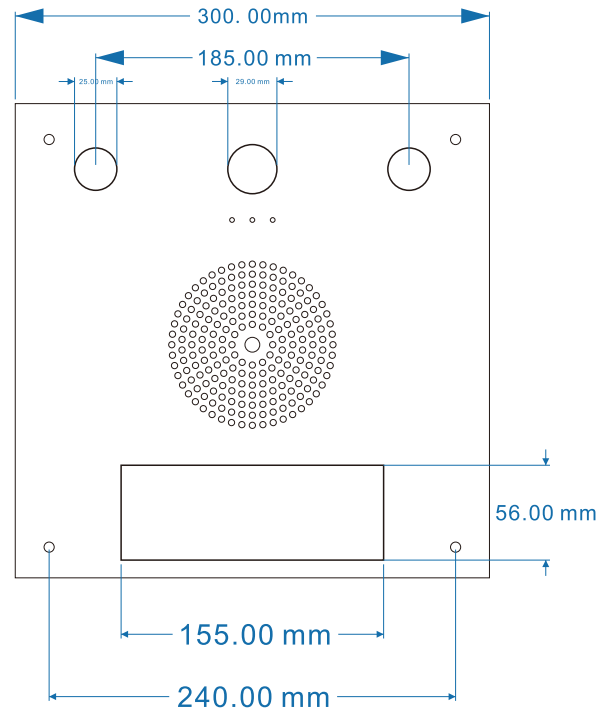

Four additional knockout holes are implemented along each side of the enclosure, allow cables to plug into the speaker in any direction.

Specifications

Speaker	
Speaker Size	4.5 inch
Average Sensitivity	91dB/1m/1W
Frequency Response	70Hz~20KHz
THD	<0.1%
Max SPL at 1m (Passive)	101dB
Amplifier	Single Channel Class-D Topology
Rated Power	8Ω 10W
Coverage Pattern	90°H 50°V 30m ²
Audio	
Network Audio Types	G.722, G.711 A-law, G.711 U-law, Opus
Network	
Ethernet	IEEE 802.3 10/100Base-T
PoE	IEEE 802.3 AT Compliant
Supported Protocols	SIP(RFC3261), HTTP, TCP/IP, SSL, DNS, SNTP, NTP, RTSP, RTP, RTCP, TCP, UDP, MQTT, ICMP, DHCP,
IP Addressing	DHCP / Static
Mechanical Properties	
Memory	128MB RAM, 256MB Flash
AC Power Input	PoE+ and External 24VDC
Casing Material	Cold rolled steel finished in textured white epoxy
Mounting Method	Wall mounted
Color	White
Weight	3.15kg(6.95lb)
Dimensions – Surface-mounted	280*280*65mm
Dimensions – Flush-mounted	300*300*65mm
SYS Light Status	On/Off/Flash
PWR Light Status	On/Off/Flash
RST Key	Press and hold for 3 seconds to announce IP address; Press and hold for 10 seconds to reset device to factory defaults.
Environmental	
Installation Environment	Indoor
Operating Temperature	-20°C - 50°C (-4°F - 122°F)
Storage Temperature	-40°C - 70°C (-40°F - 158°F)
Humidity	10% - 95% RH Non-condensing
Approvals	
Approvals	EN 55032:2015, EN 55035:2017, EN 61000-3-2:2014, EN 61000-3-3:2013, EN 62368-1:2014+A11:2017, FCC Part 15B Class A
Warranty Coverage	
Warranty Period	2 Year Limited

Dimensioning

Side

Top

Rear-back

Rear-front

(Perspective)

(SQ10-C)

(SQ10-CF)